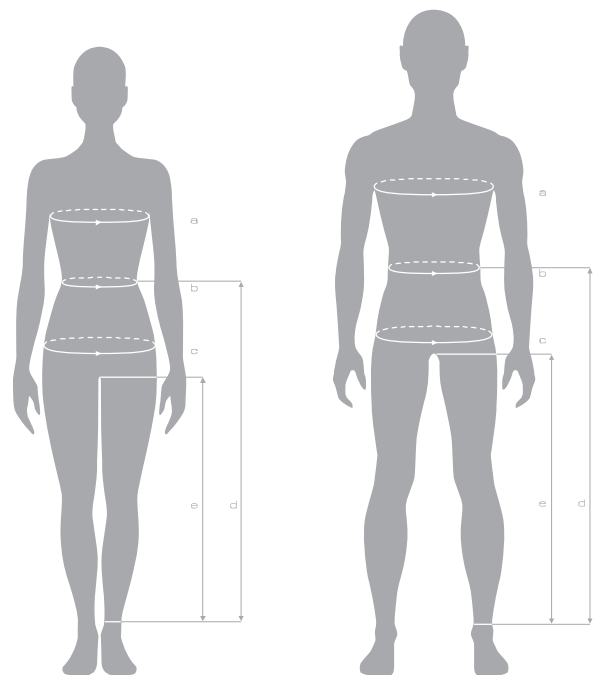

### Jeans lengths

Length	Centimeters
Short Men 32	81,5
Standard Men 34	86,5
Long Men 36	91,5
Standard Ladies 32	81,5

### Size comparison

Comparison	XXS	XXS	XS	S	M	L	XL	XXL	XYL	XZL	5XL	6XL
Ladies	34	36	38	40	42	44	46	48	-	-	-	-
Men	-	46	48	50	52	54	56	58	60	62	64	66

## How to measure

- (a) Chestwidth
- (b) Waist
- (c) Hip
- (d) Outseam
- (e) Inseam

The size conversion chart is to be used as a guide only.  
It is not an exact conversion and does not guarantee an exact fit.

## Size conversion chart in centimeters